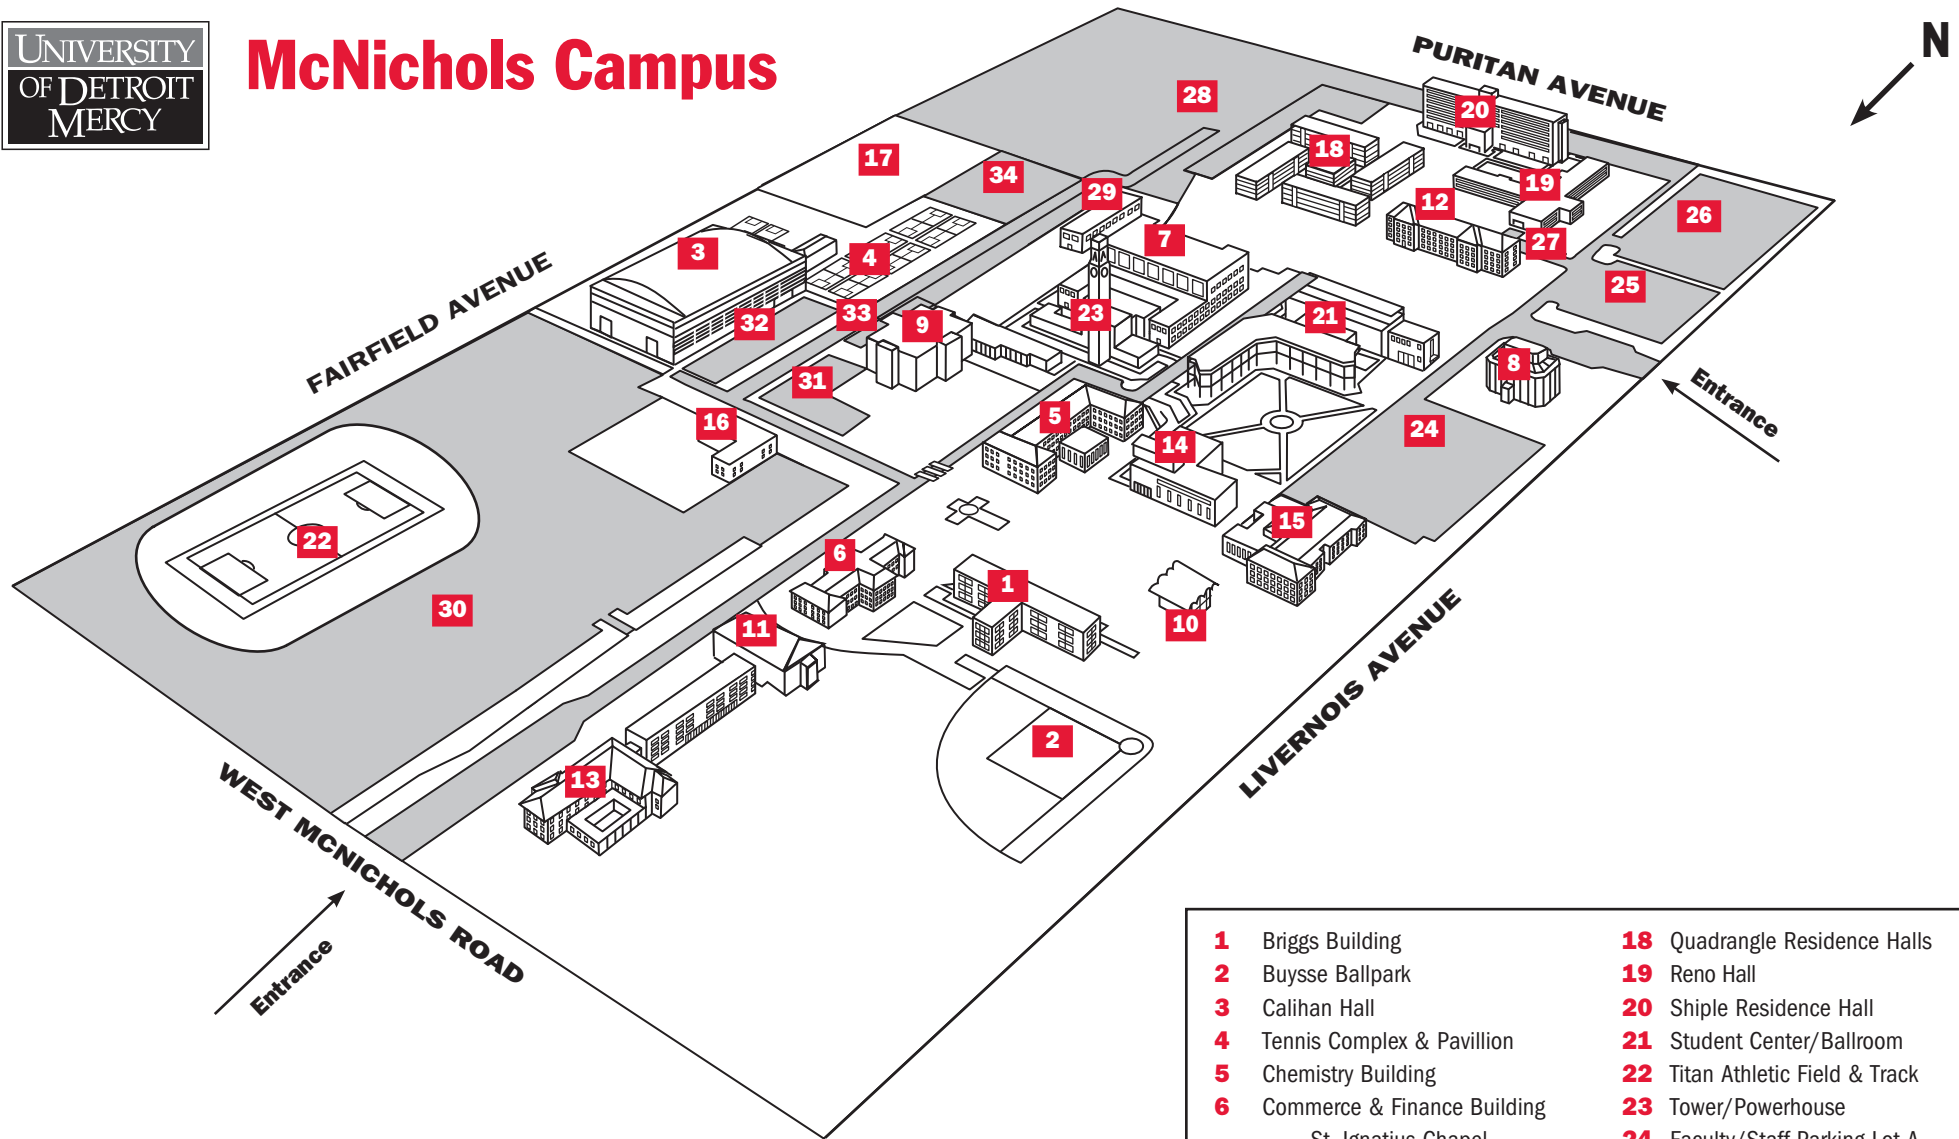

McNichols Campus

1 Briggs Building	18 Quadrangle Residence Halls
2 Buysse Ballpark	19 Reno Hall
3 Calihan Hall	20 Shiple Residence Hall
4 Tennis Complex & Pavillion	21 Student Center/Ballroom
5 Chemistry Building	22 Titan Athletic Field & Track
6 Commerce & Finance Building St. Ignatius Chapel	23 Tower/Powerhouse
7 Engineering Building	24 Faculty/Staff Parking Lot A
8 Fisher Administration Center	25 Visitor Parking Lot B
9 Ford Life Sciences Building	26 Student/Visitor Parking Lot B
10 Gardella Honors House	27 Faculty/Visitor Parking Lot C
11 Health Professions Facility	28 Student/Visitor Parking Lot D
12 Holden Residence Hall	29 Student Fitness Center
13 Lansing-Reilly Jesuit Residence	30 Student/Visitor Parking Lot F
14 Library	31 Faculty/Staff Parking Lot G
15 Loranger Architecture Building	32 Student Parking Lot H
16 Facility Operations Building	33 Student Parking Lot I
17 Athletic Practice Field	34 Faculty/Staff Parking Lot E

Shaded areas indicate parking lots and thoroughfares.